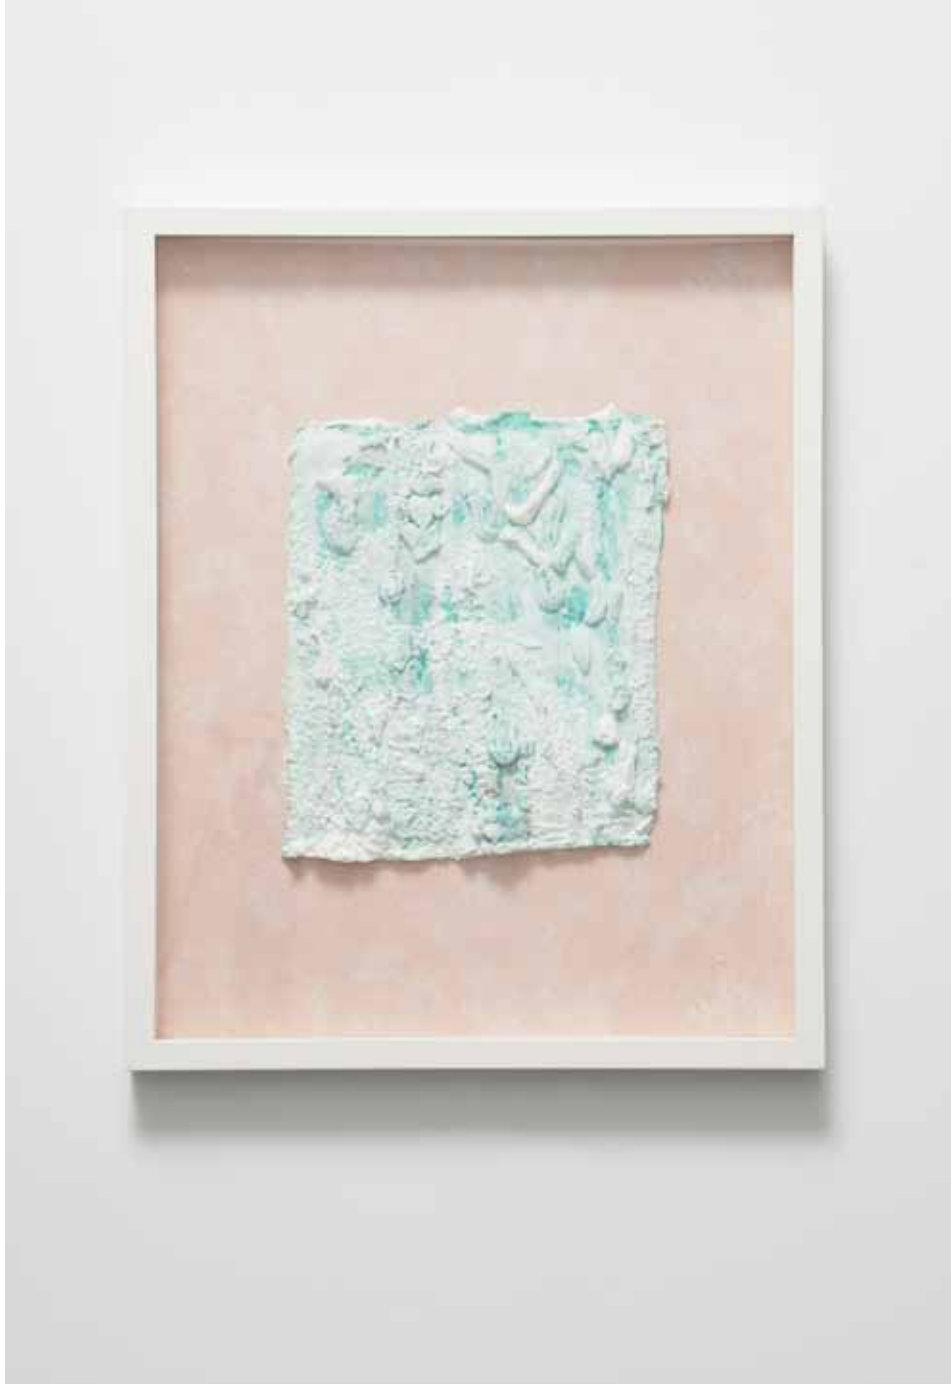

Toothpaste on Adhesive Foil

Toothpaste on Mirror

Facing Mirrors

32.5 x 23.5 cm

Plateau Belle

32.5 x 23.5 / 27.5 x. 20 cm

Toothpaste on Adhesive Foil

Plateau Vert