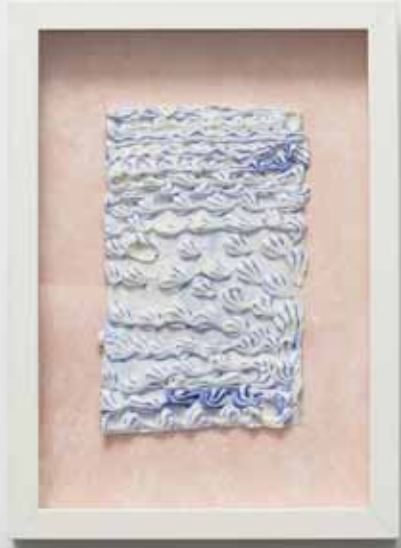

Toothpaste Paintings 2014 - 2019

Plateau Jointe

27.5 x 20 / 32.5 x 23.5 cm

Toothpaste on Adhesive Foil

Plateau Baroque

32.5 x 23.5 cm

Toothpaste on Adhesive Foil

Loopings

52.5 x 42.5 cm

Toothpaste on Adhesive Foil

Plateau Blanche

32.5 x 23.5 cm

Toothpaste on Adhesive Foil

Plateau Sucre

27.5 x 20 cm

Toothpaste on Adhesive Foil

Chewy (Green)

27.5 x. 20 cm

Toothpaste on Adhesive Foil

Facing Lines

42.5 x 32.5 cm

Toothpaste on Adhesive Foil

Plateau Organique

42.5 x 32.5 cm

Toothpaste on Adhesive Foil

Toothpaste on Mirror

Facing Mirrors

32.5 x 23.5 cm

Plateau Belle

32.5 x 23.5 / 27.5 x. 20 cm

Toothpaste on Adhesive Foil

Plateau Vert